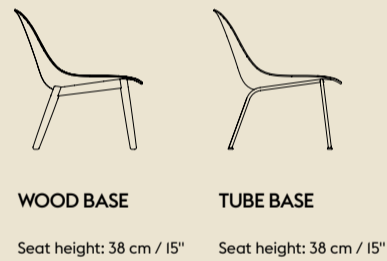

FIBER LOUNGE CHAIR

A new perspective on the modern lounge chair through an embracing seat, tactile shell and light, hovering appearance.

Available with two different bases, five Fiber composite colors and various Ready-To-Ship and Made-To-Order textile and leather options.