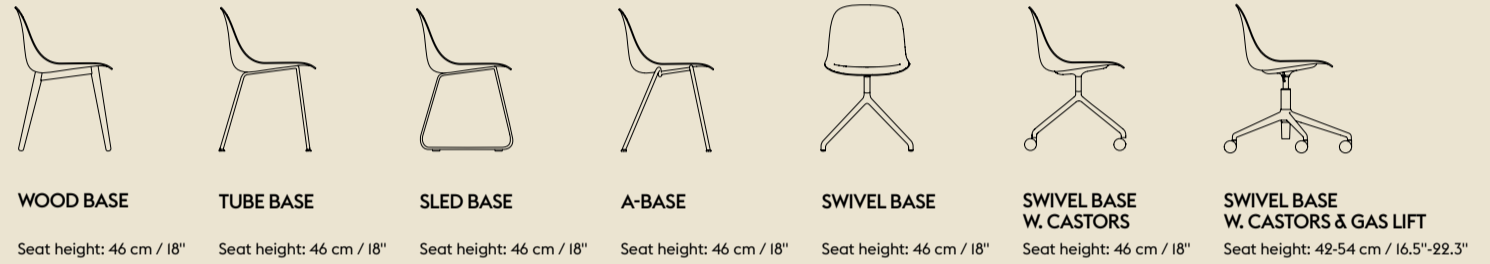

FIBER SIDE CHAIR

A characteristic side chair that takes up little space around the dining table.

Available with five different bases, six Fiber composite colors and various Ready-To-Ship and Made-To-Order textile and leather options.