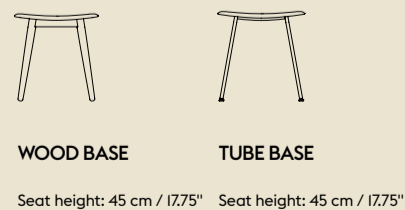

FIBER STOOL

A simple stool with loads of character that makes for an extra seat in the hallway, bedroom or around the dining table.

Available with two different bases, two Fiber composite colors and various Ready-To-Ship and Made-To-Order textile and leather options.