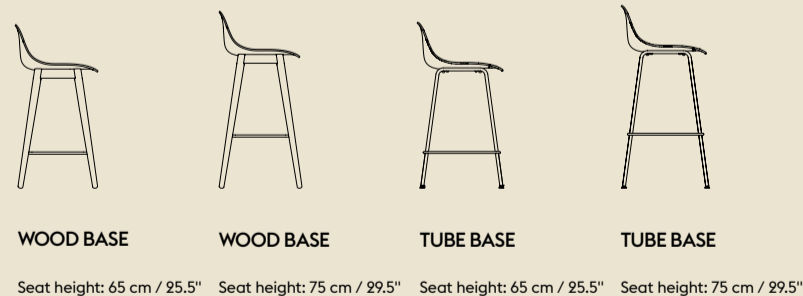

FIBER BAR STOOL WITH BACKREST

A bar stool with a sculptural, supporting backrest for a refined look.

Available with two different bases, five Fiber composite colors and various Ready-To-Ship and Made-To-Order textile and leather options.