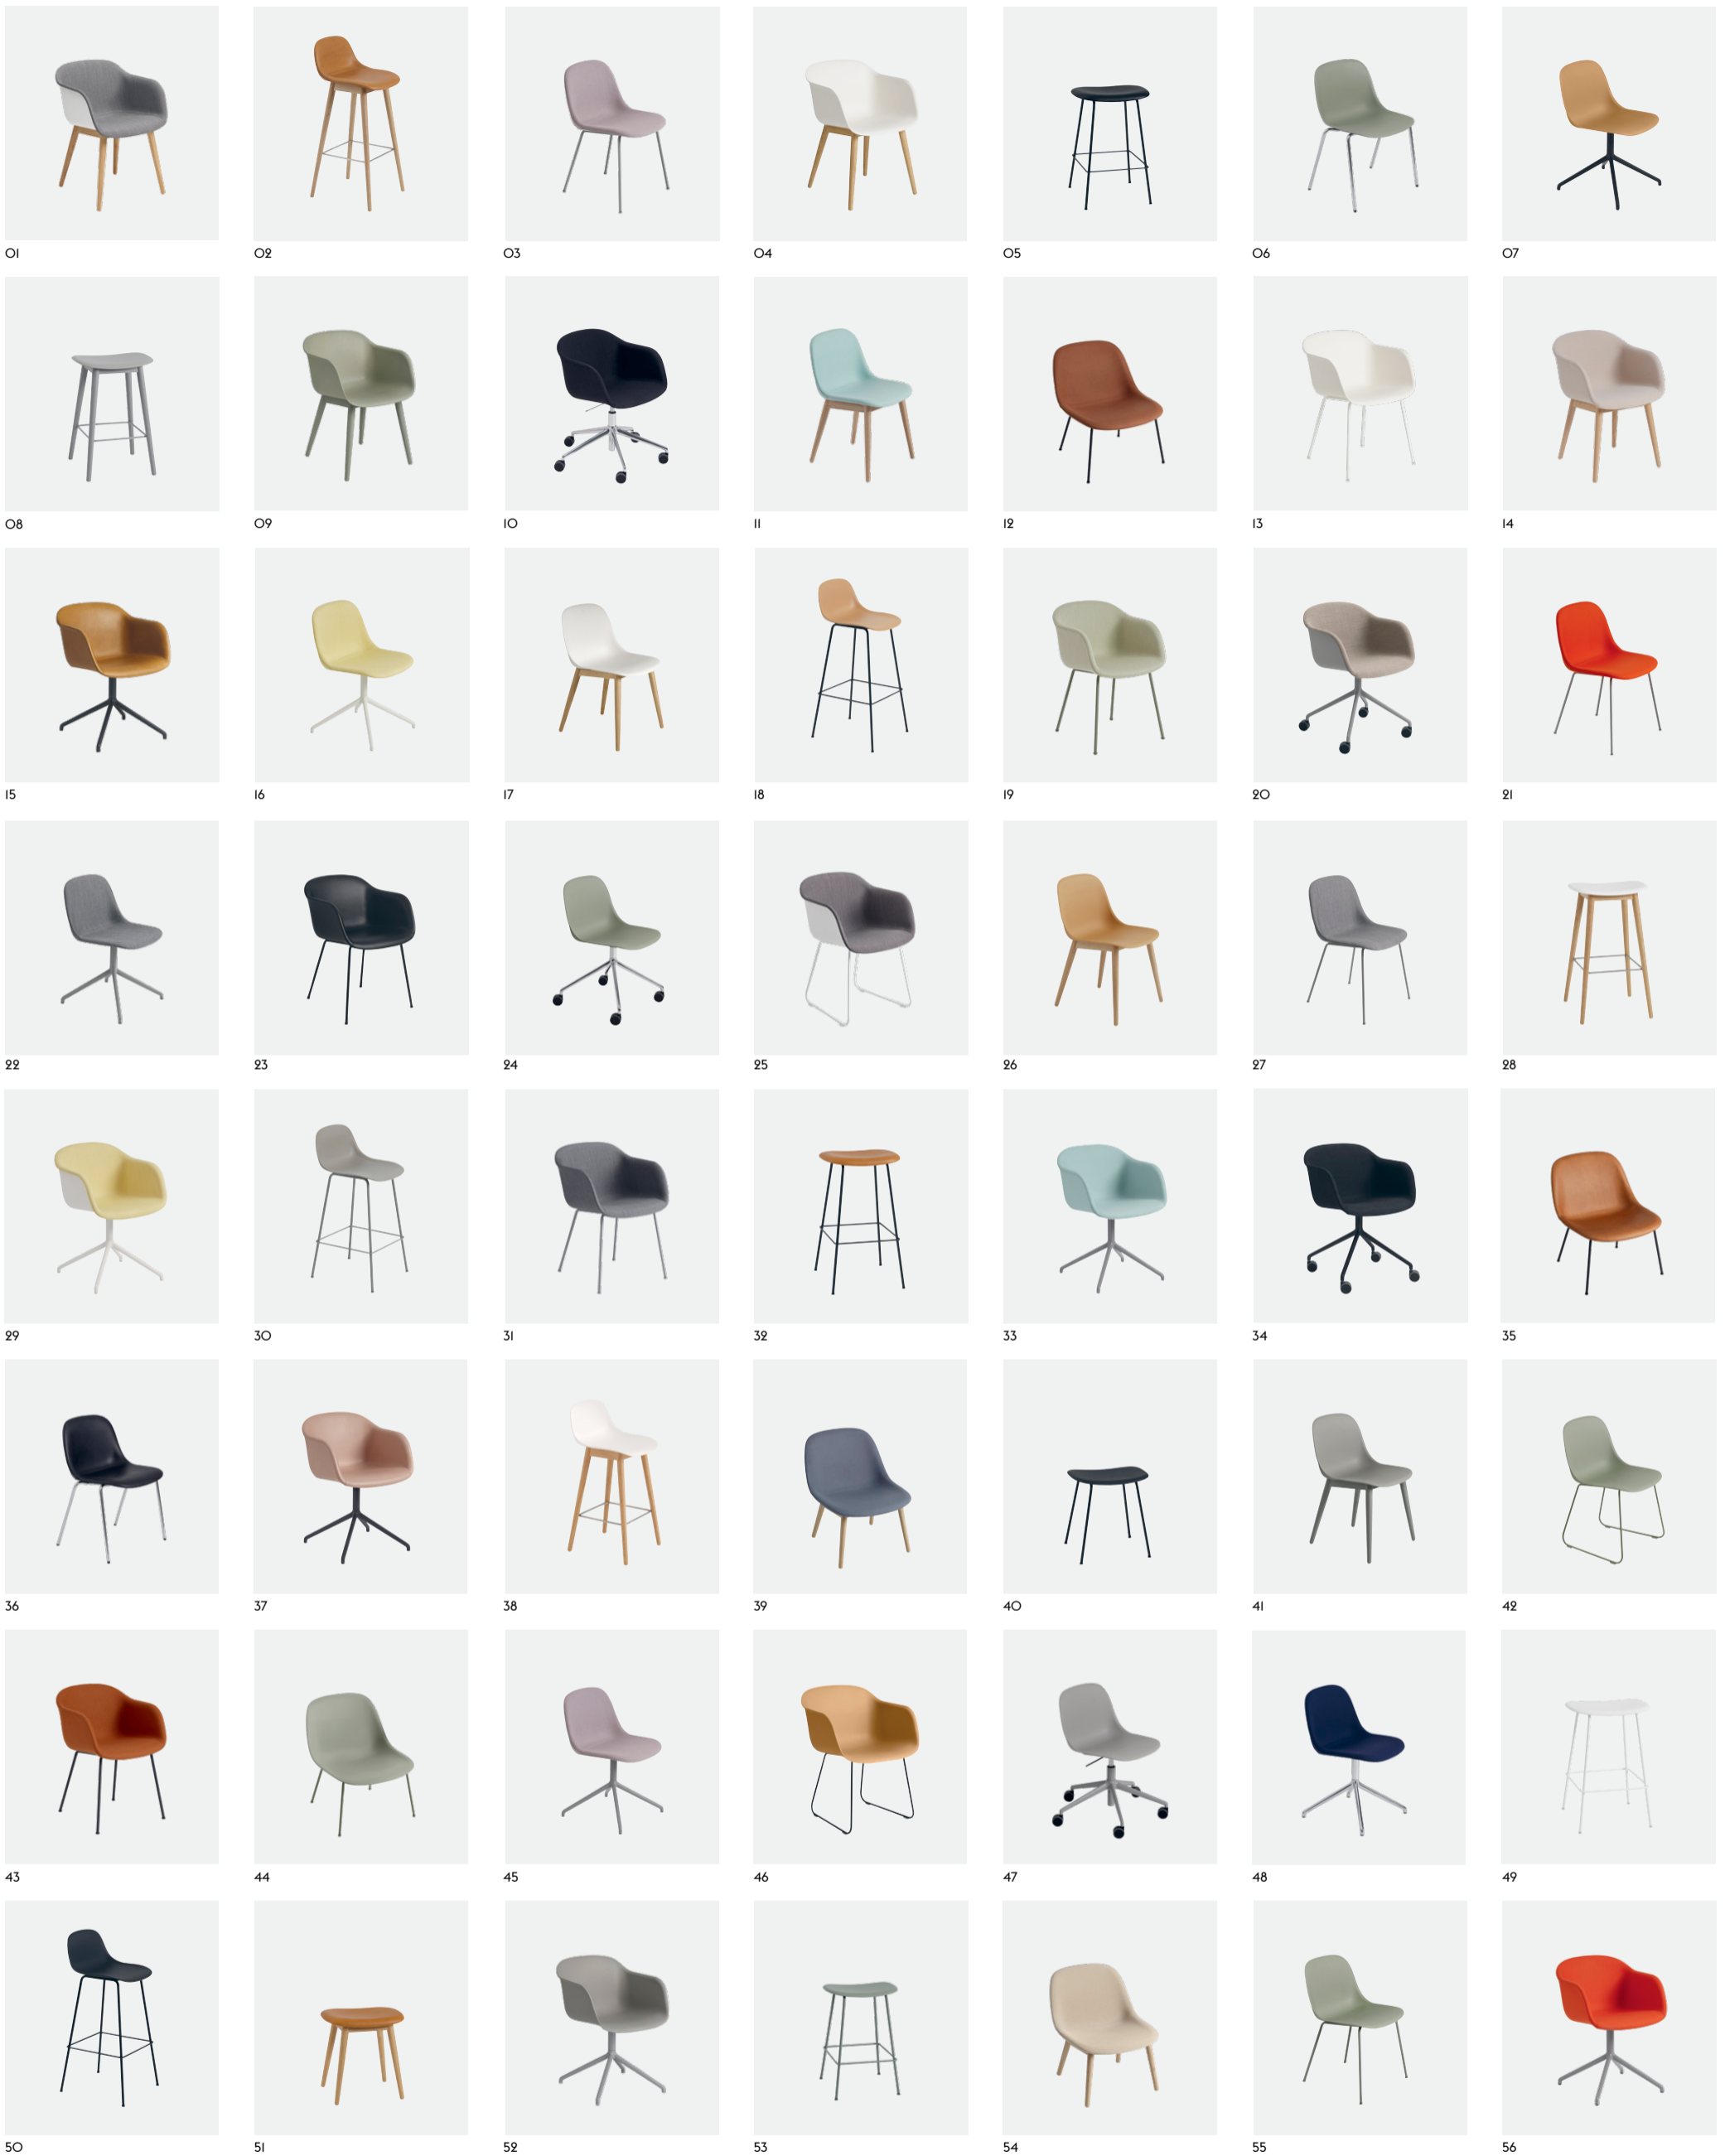

FIBER CHAIR FAMILY